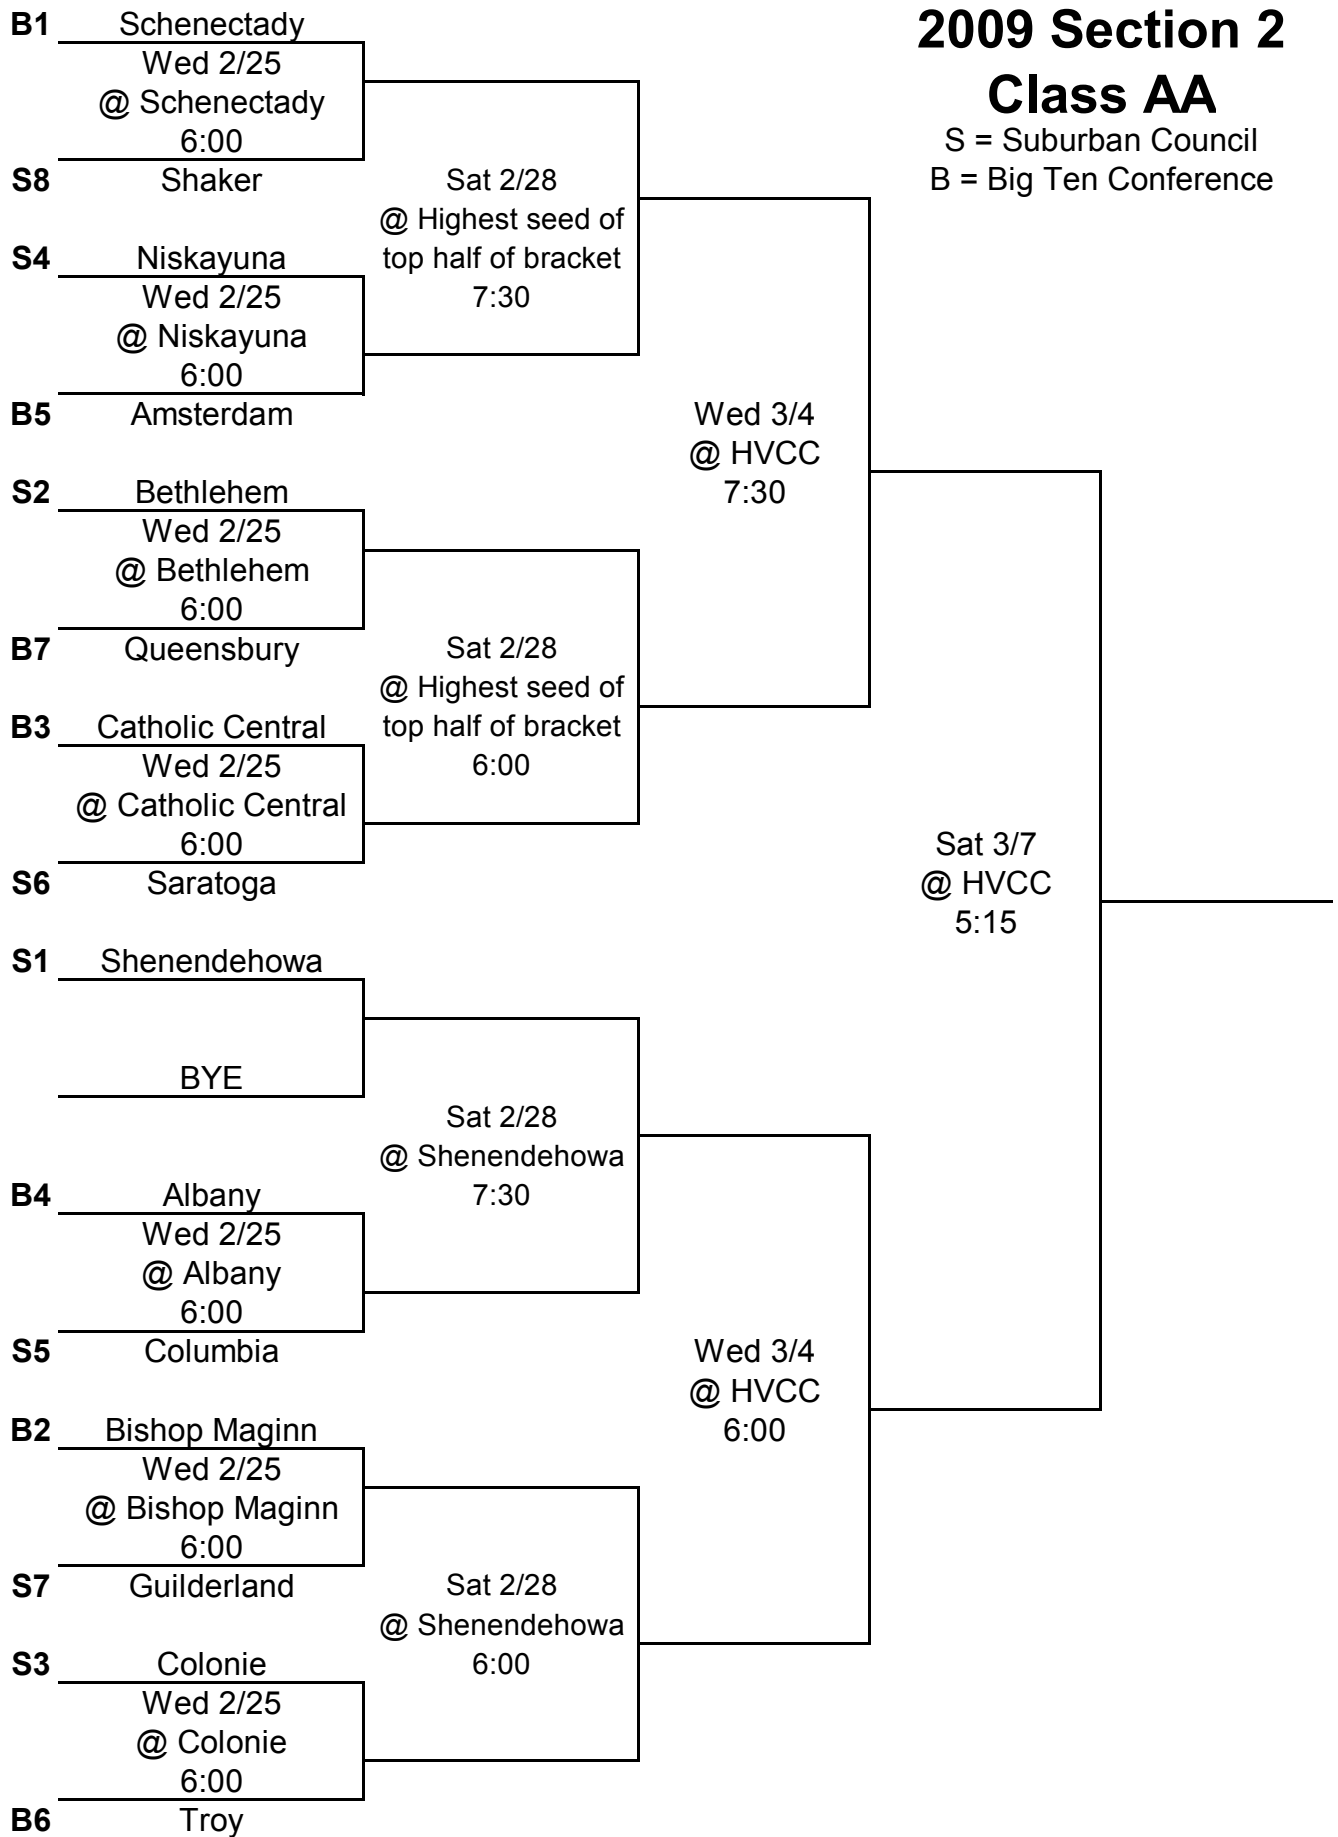

# 2009 Section 2 Class AA

S = Suburban Council  
B = Big Ten Conference