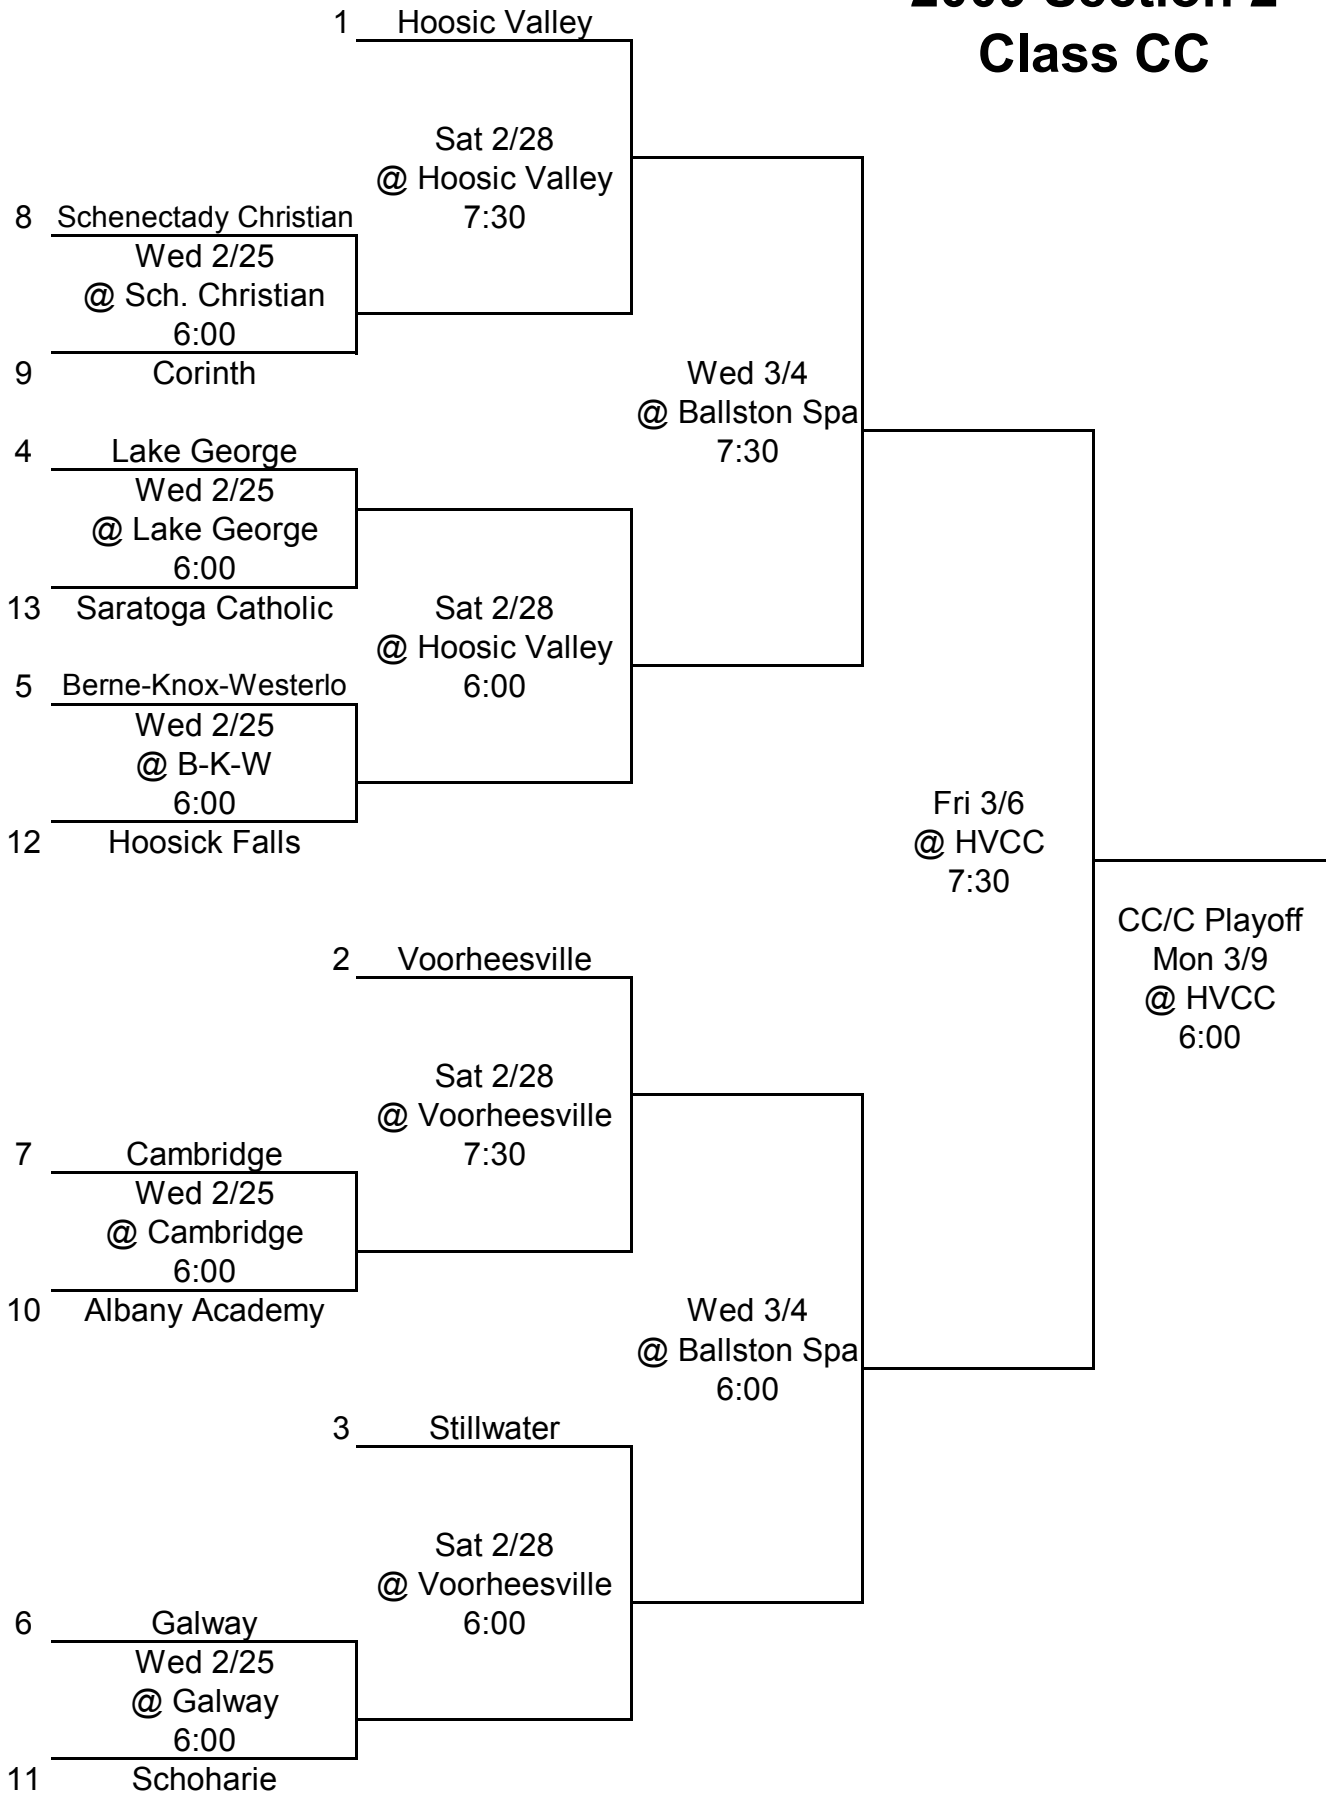

2009 Section 2 Class CC