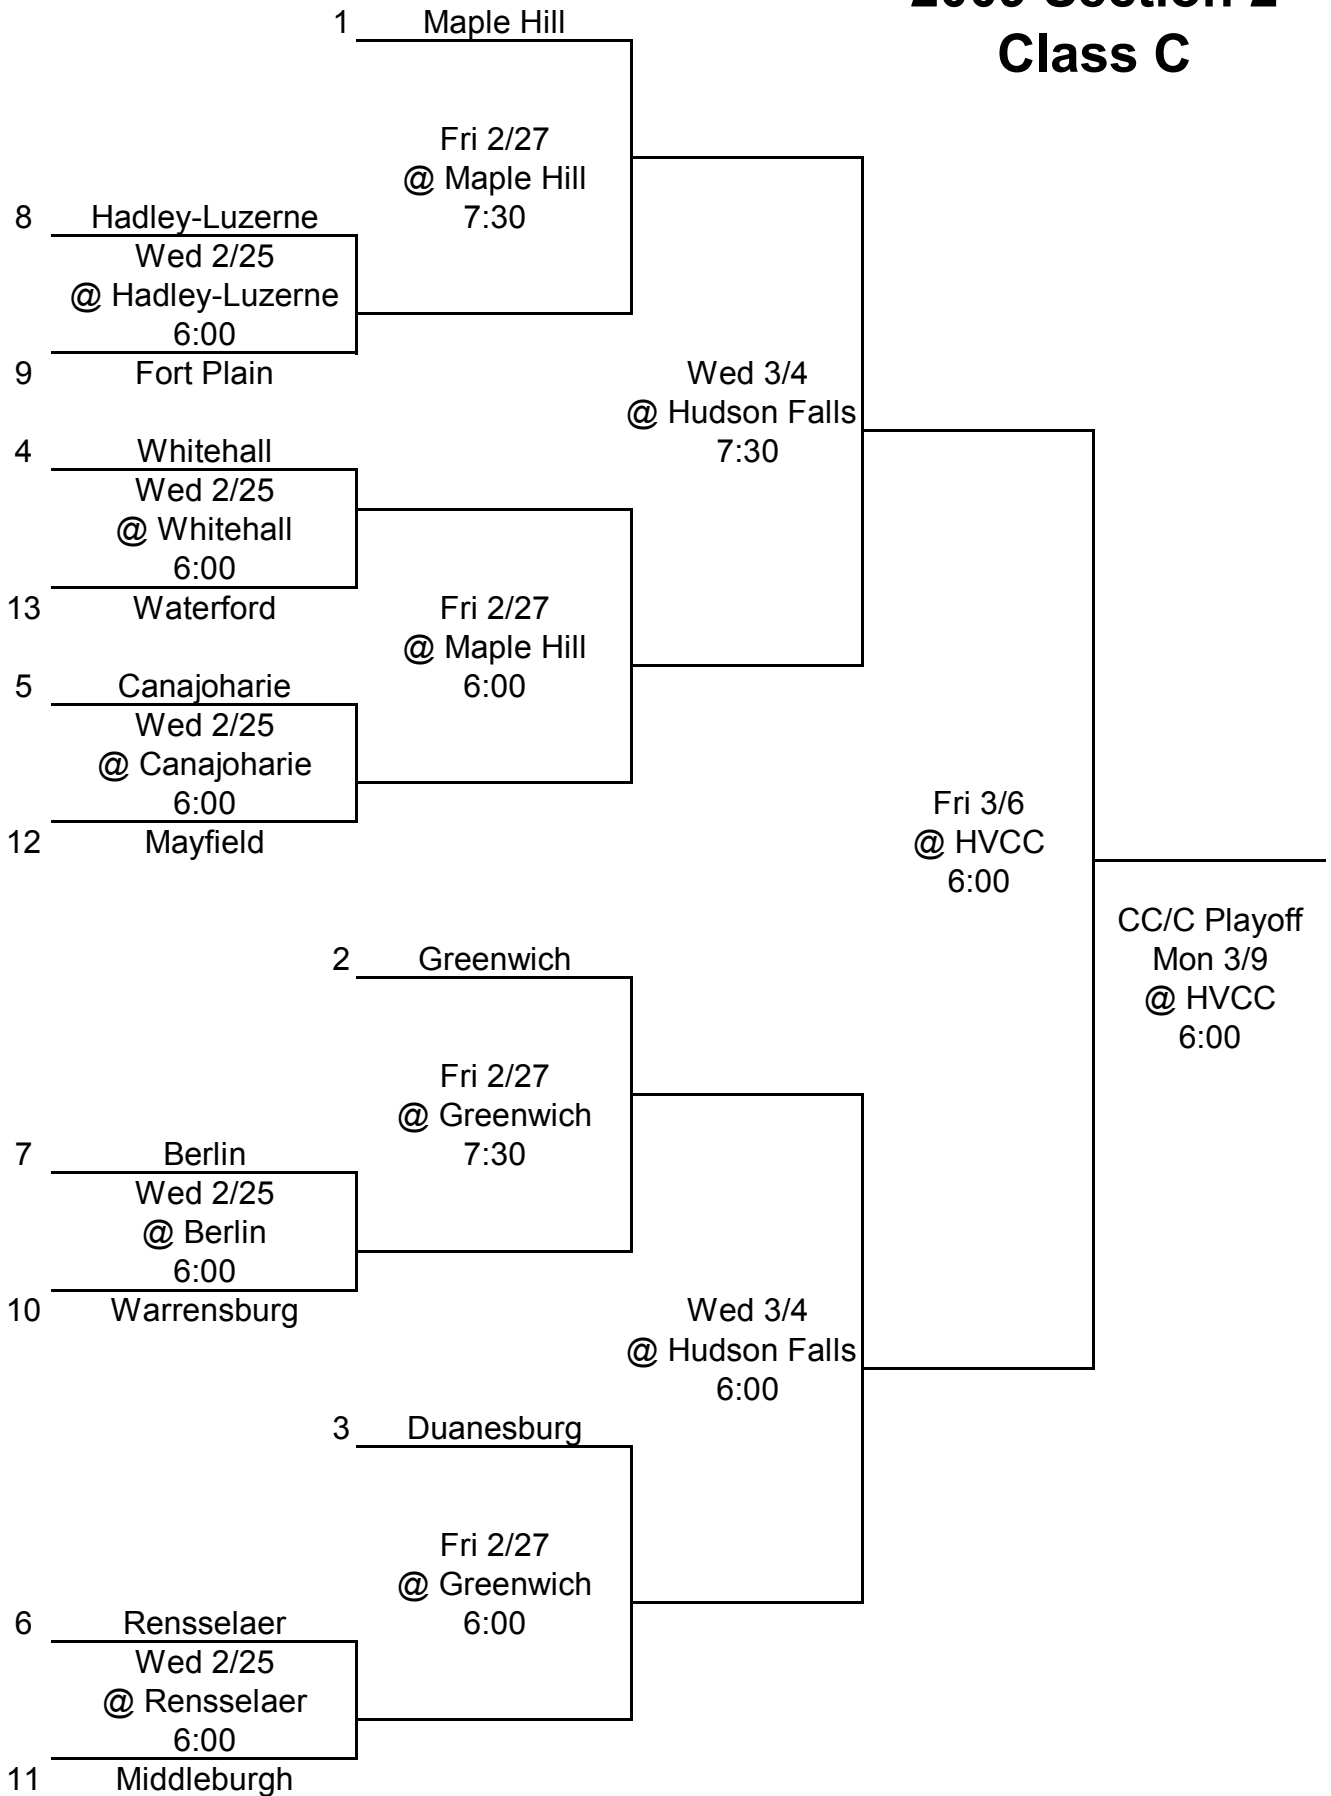

2009 Section 2 Class C