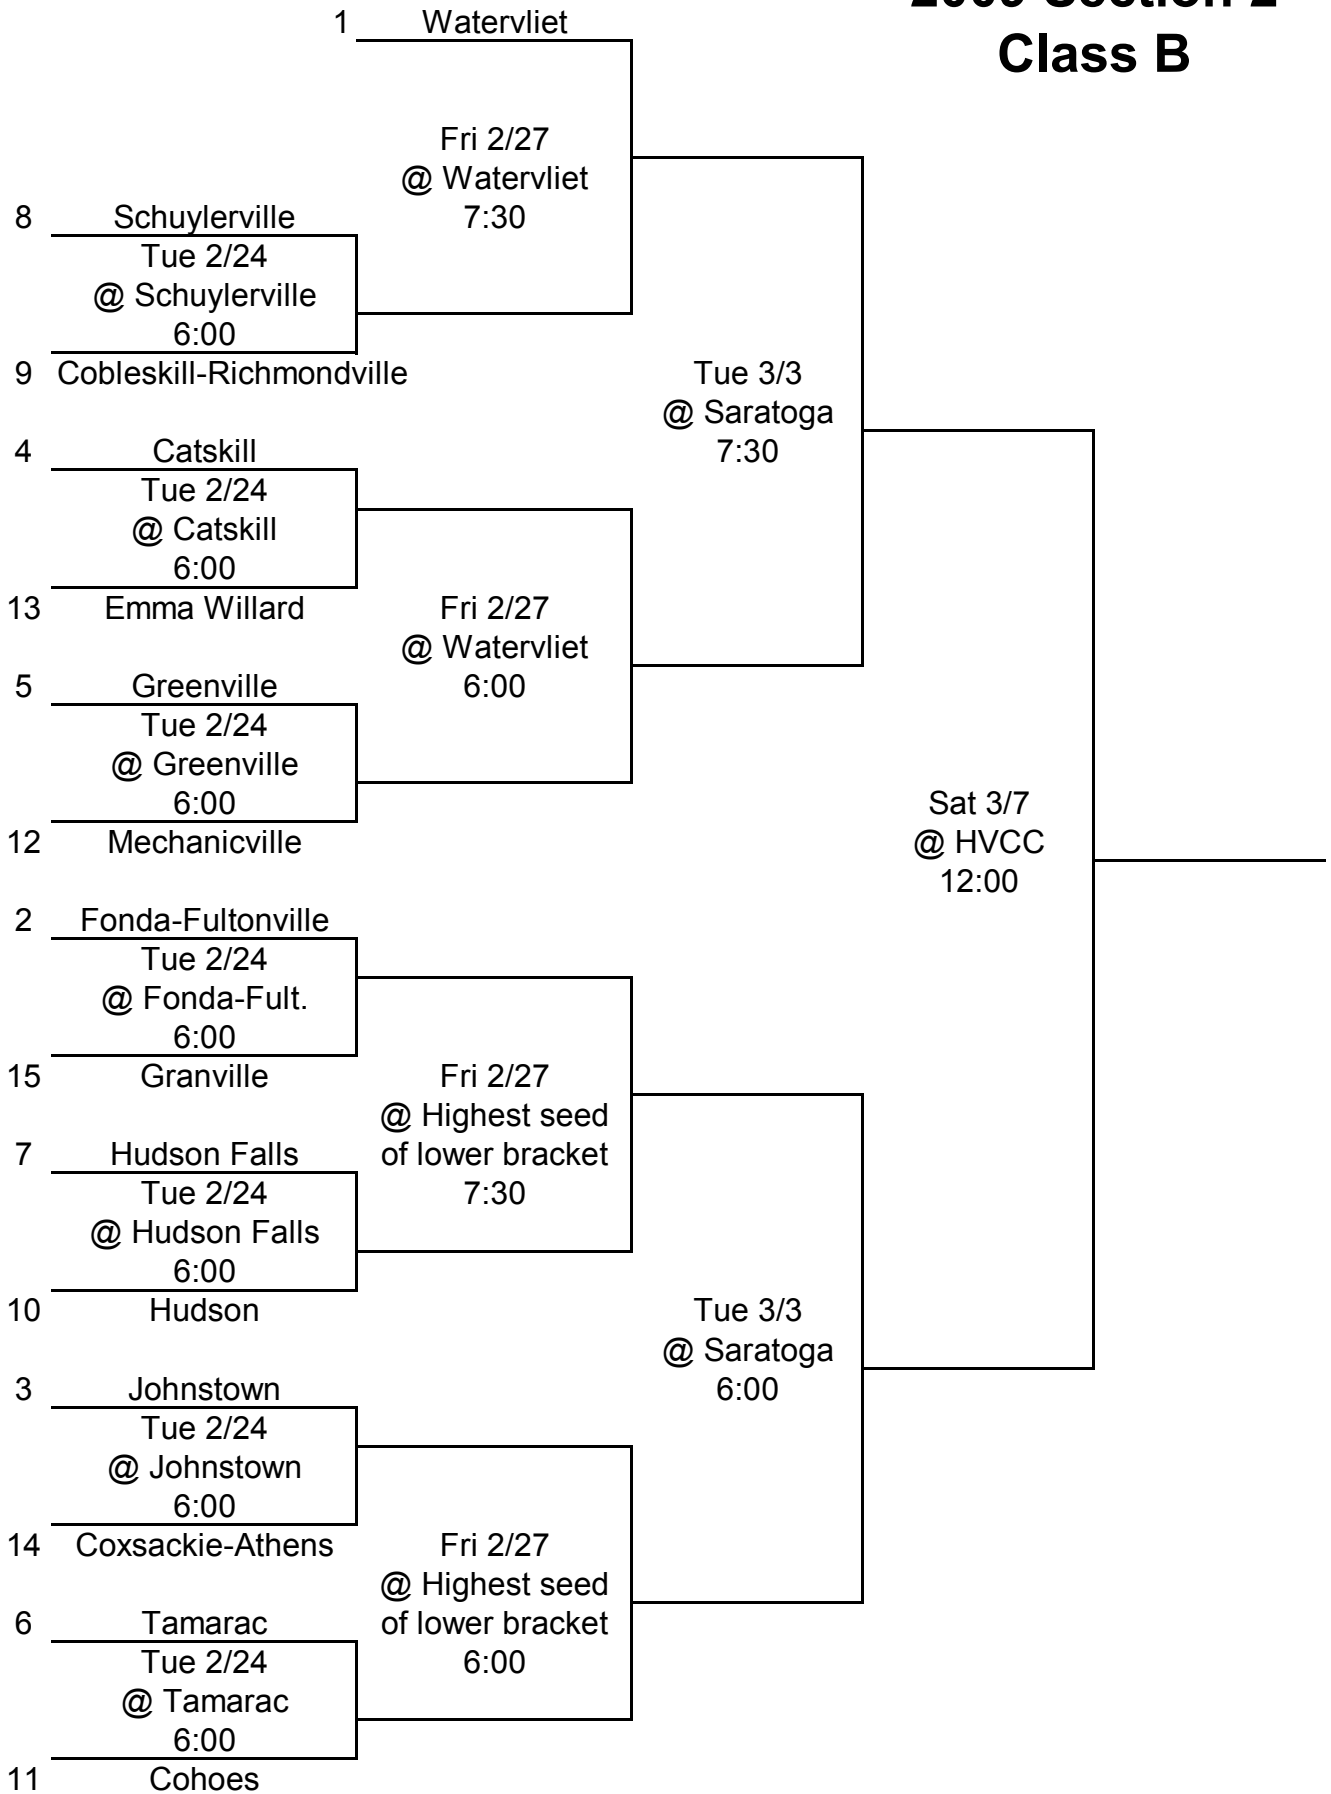

2009 Section 2 Class B