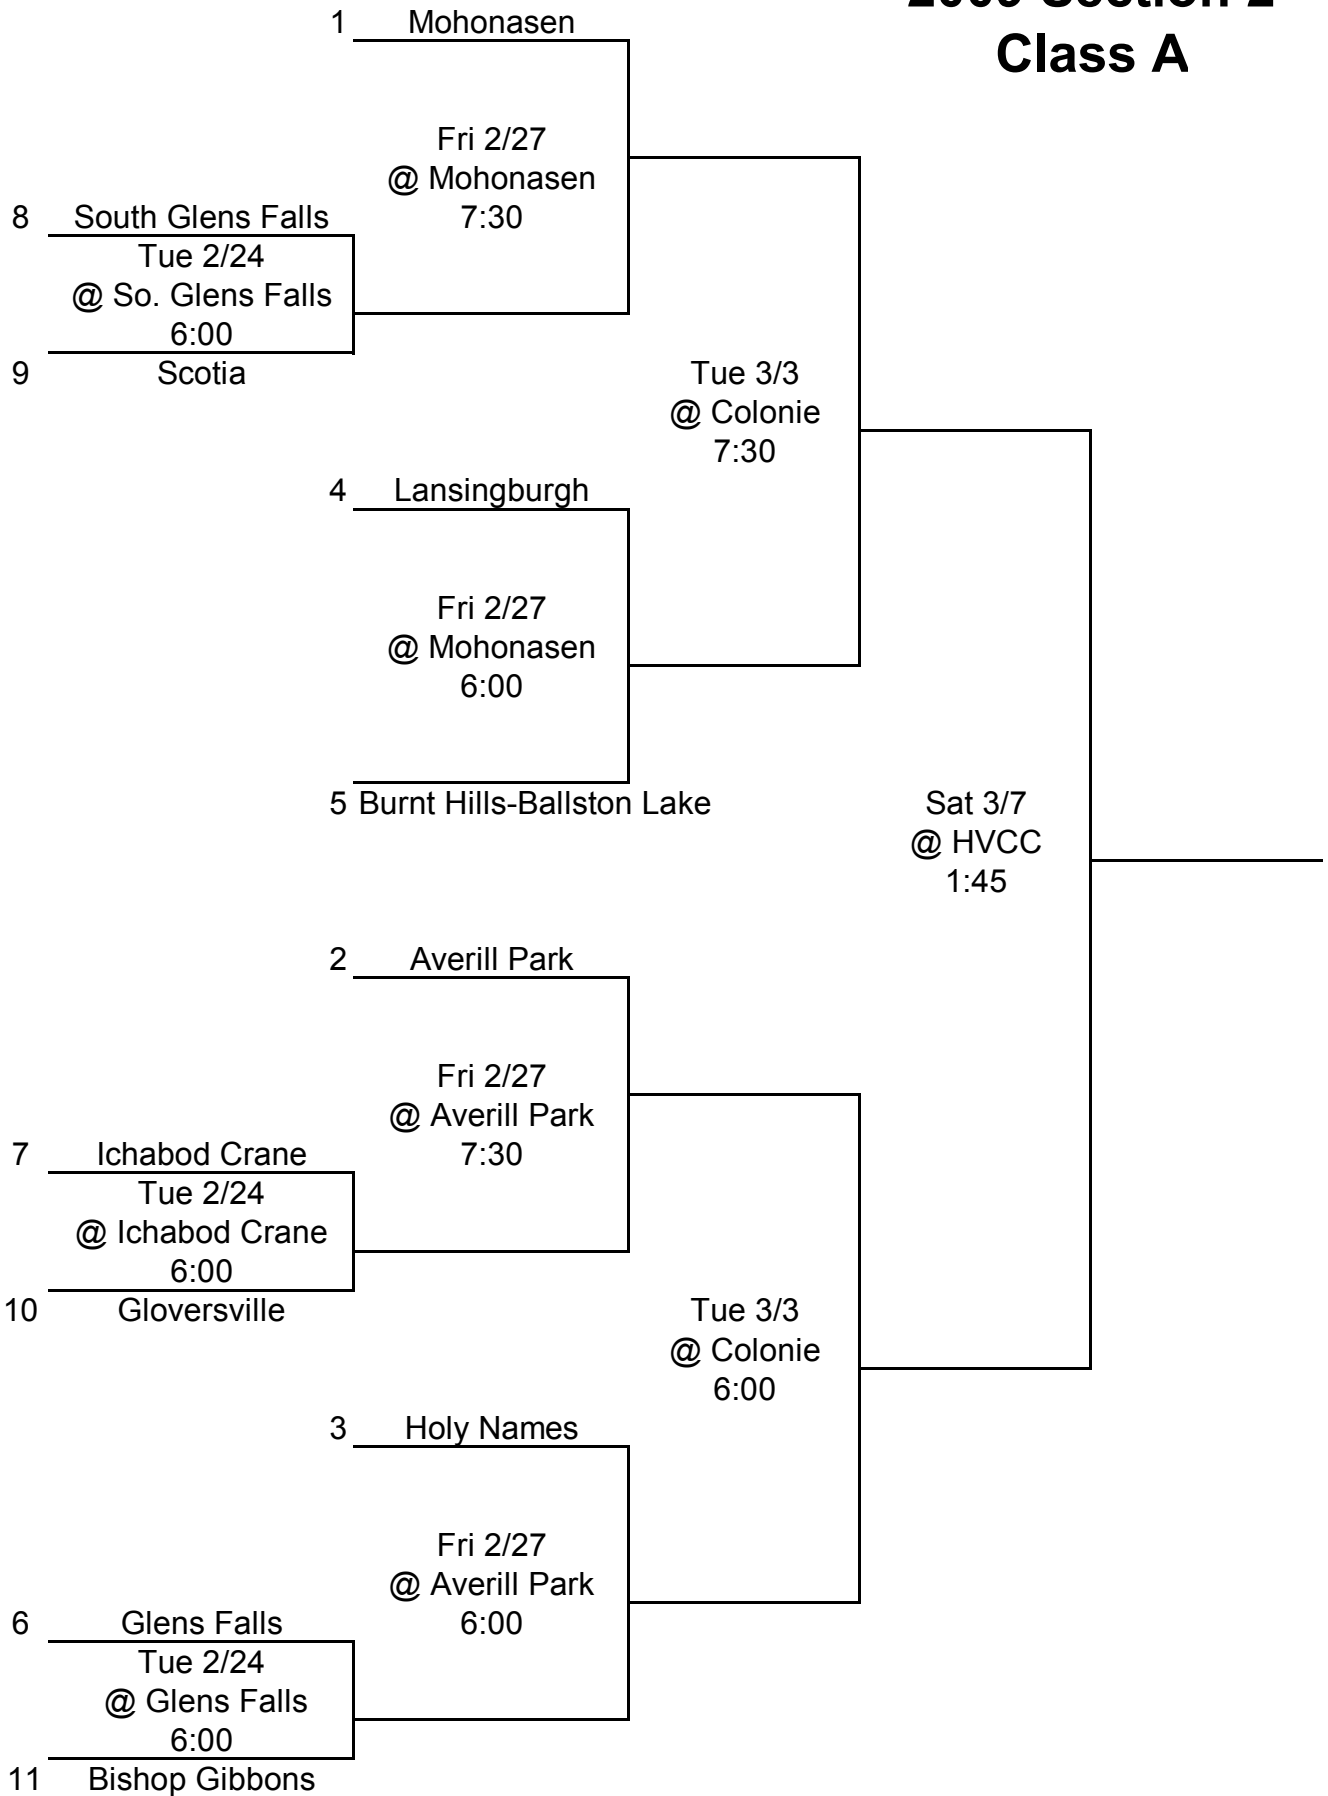

2009 Section 2 Class A